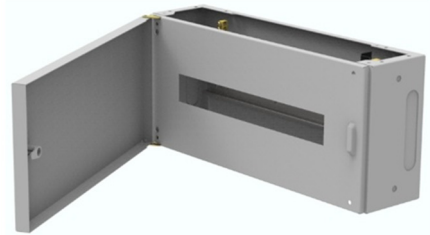

## LOADLIMITER 63M ULTRA B TYPE SERVICE CENTRES & CABLE SPREADER BOX

#### Main Features

- Only mounts on Loadlimiter 63M MCB with catalogue items DBX\*\*M. **Not suitable for use with DBX\*\*R boards**
- Accepts all DIN-rail mounted devices
- Available in 18 or 36 modular ways
- Neutral and Earth bars fitted as standard
- Supplied without end plates as designed to work with end plate of distribution board.
- End plates available as an optional extra when using service centre as stand-alone enclosure Product Code: DBXEPM