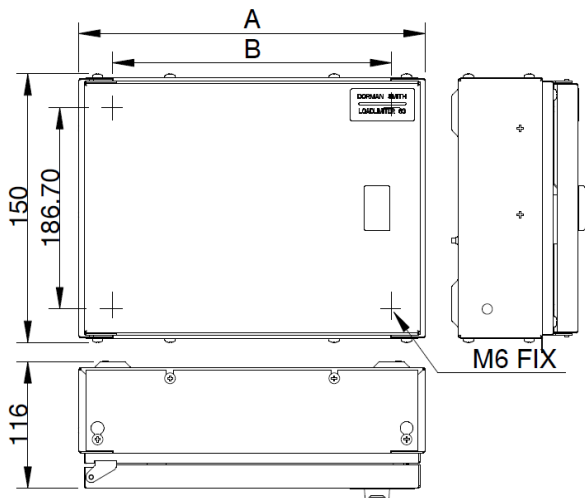

ACCESSORIES

Vertical Stacking Kits

Stacking kit for 270mm width	DAXSK08
Stacking Kit for 323mm width	DAXSK11
Stacking Kit for 377mm width	DAXSK14
Stacking Kit for 430mm width	DAXSK17
Stacking Kit for 484mm width	DAXSK20
Stacking Kit for 555mm width	DAXSK24

Door Lock Kits

Cylinder door lock	DBXCL
Padlock bracket kit	DBXPL

Technical data

Enclosure mounting	Surface
External IP Rating	IP4X
Construction Outer	Painted 0.8mm (min) thick zinc plated sheet steel.
Construction Inner	0.9mm (min) thick aluminium-zinc coated sheet steel.
Paint	Polyester powder coat, low smoke/fume, depth 40/120 microns colour RAL7035

Cat. No.	Width A (mm)	Fixings B (mm)	Weight (kg)
DAS08X	270	207	3.8
DAS11X	323	260	4.3
DAS14X	377	314	4.8
DAS17X	430	367	5.3
DAS20X	484	420	6
DAS24X	555	492	7