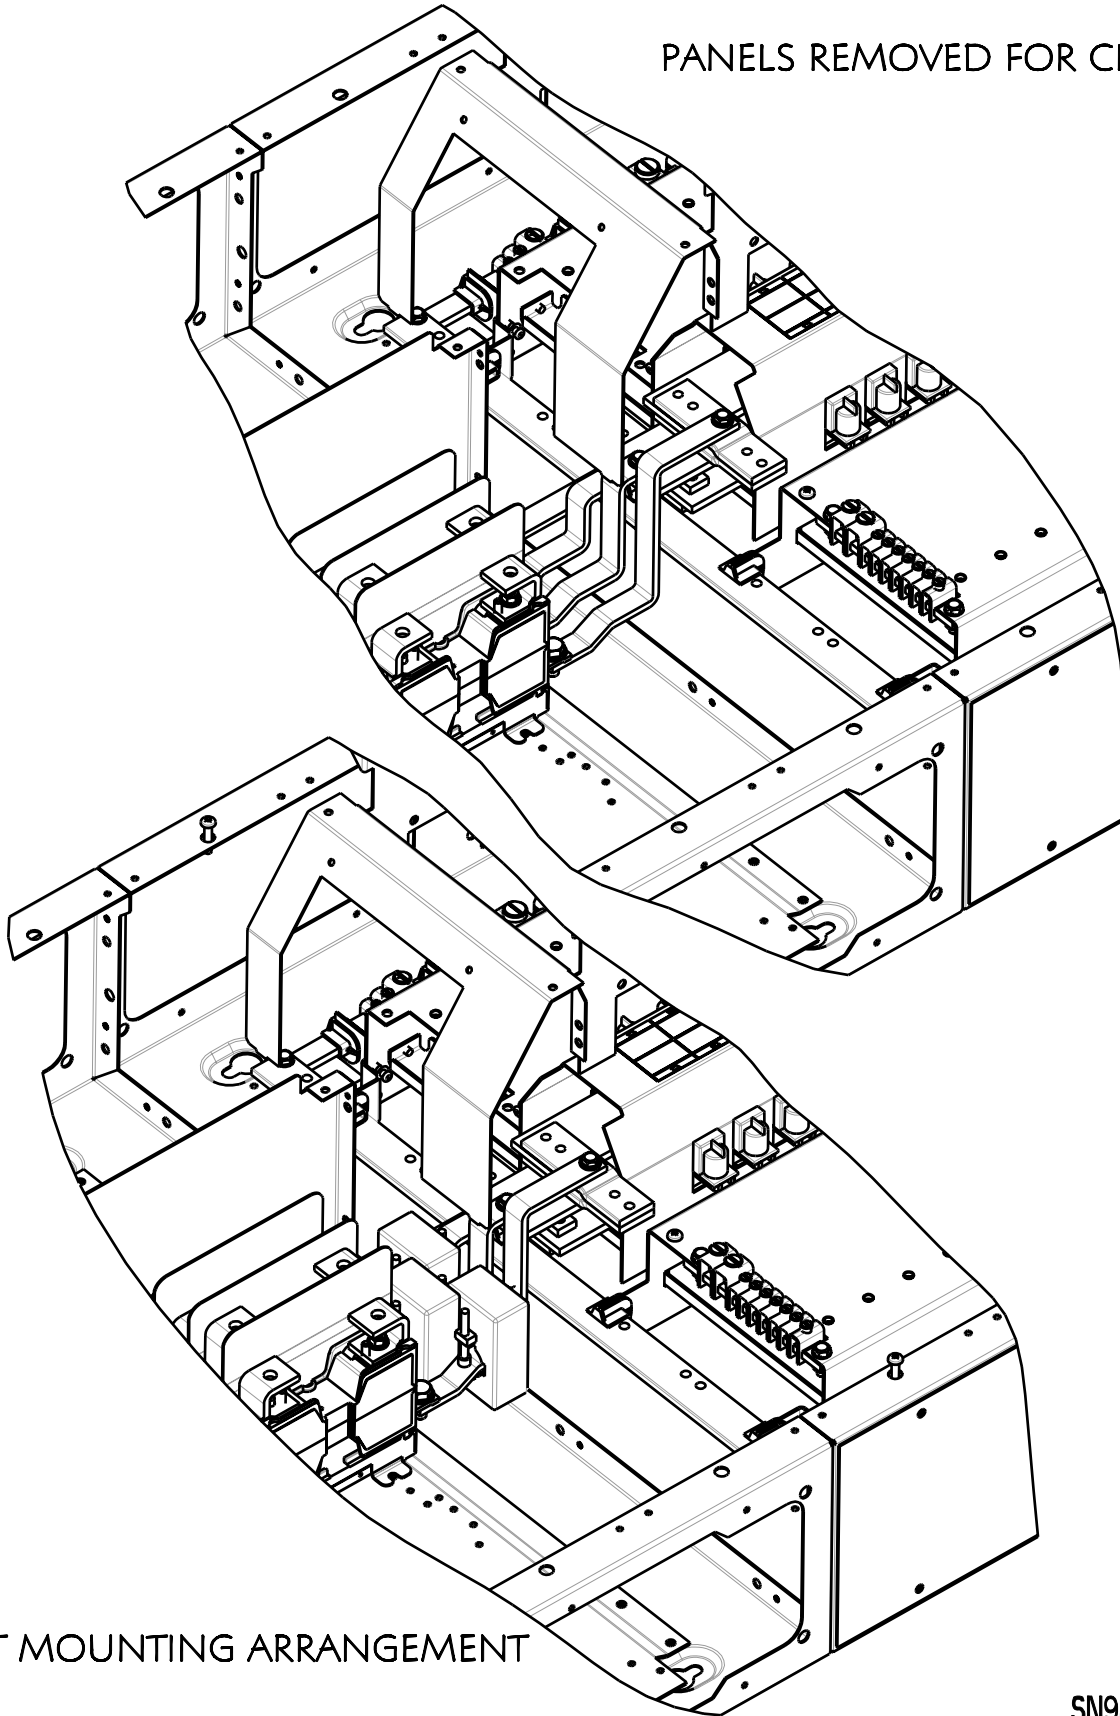

DORMAN
SMITH

LB1F2A

INSTALLATION INSTRUCTIONS

SHEET 1 OF 1

PANELS REMOVED FOR CLARITY

CT MOUNTING ARRANGEMENT

SN98320C

DRG