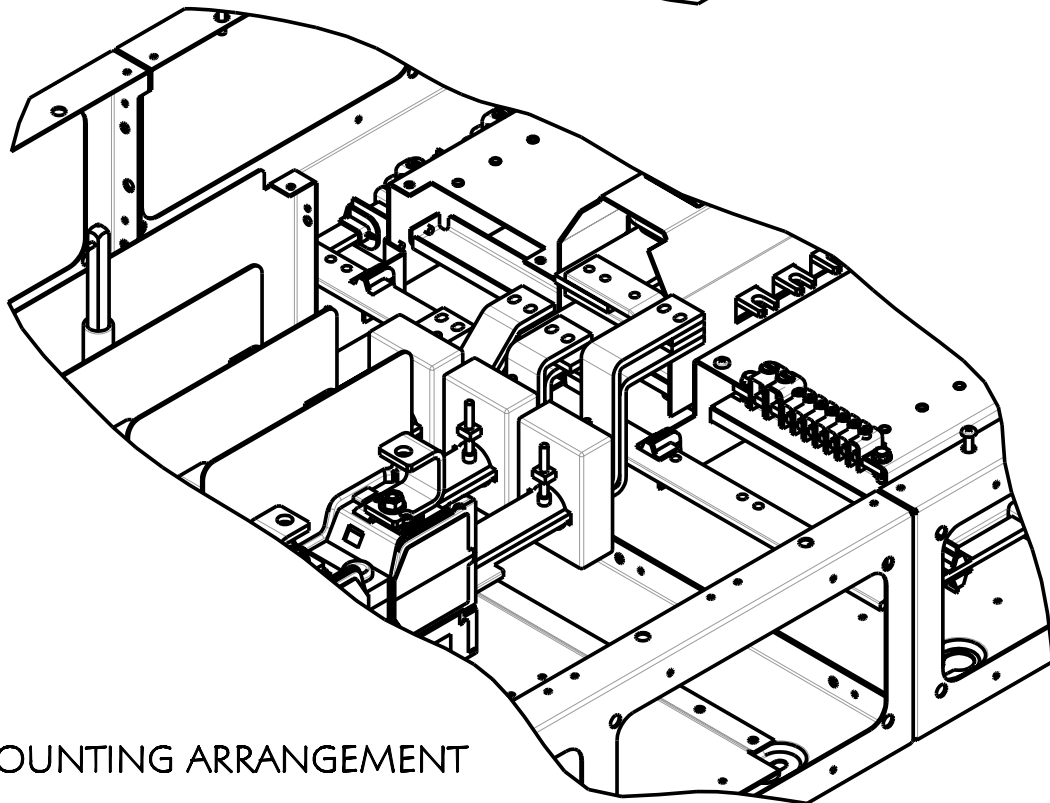

DORMAN
SMITH

LB1F4A

INSTALLATION INSTRUCTIONS

SHEET 1 OF 1

PANELS REMOVED FOR CLARITY

CT MOUNTING ARRANGEMENT

SN98242C

DRG