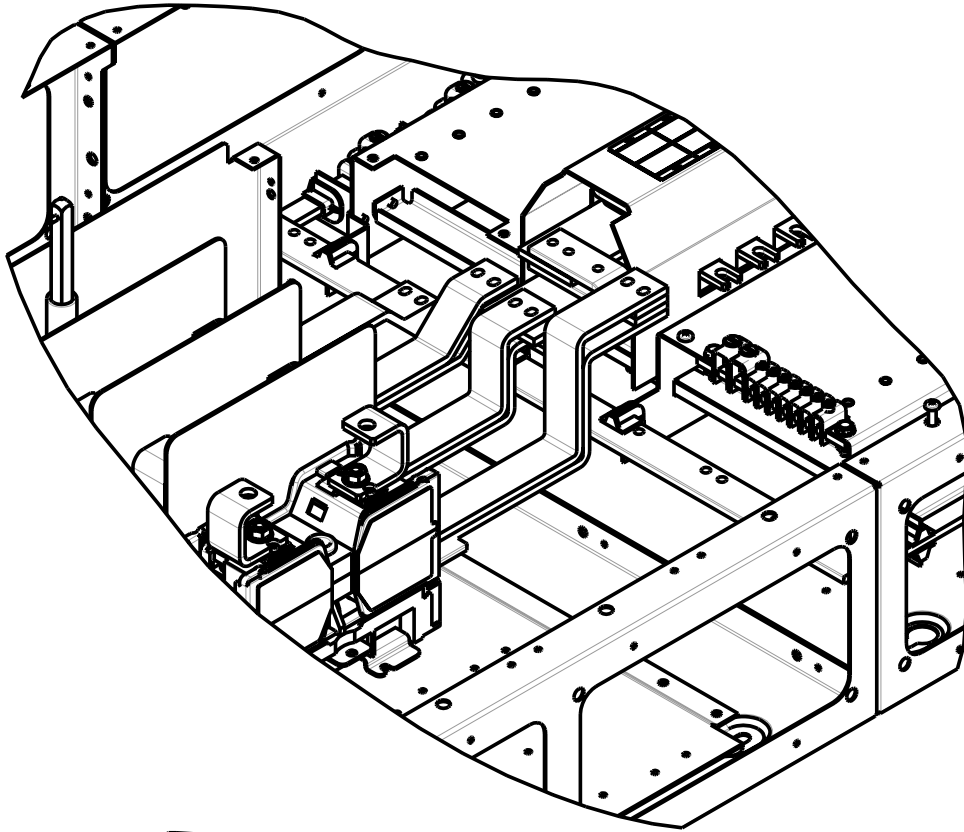

DORMAN
SMITH

LB1F4A

INSTALLATION INSTRUCTIONS

SHEET 1 OF 1

PANELS REMOVED FOR CLARITY

CT MOUNTING ARRANGEMENT

SN98242C

DRG