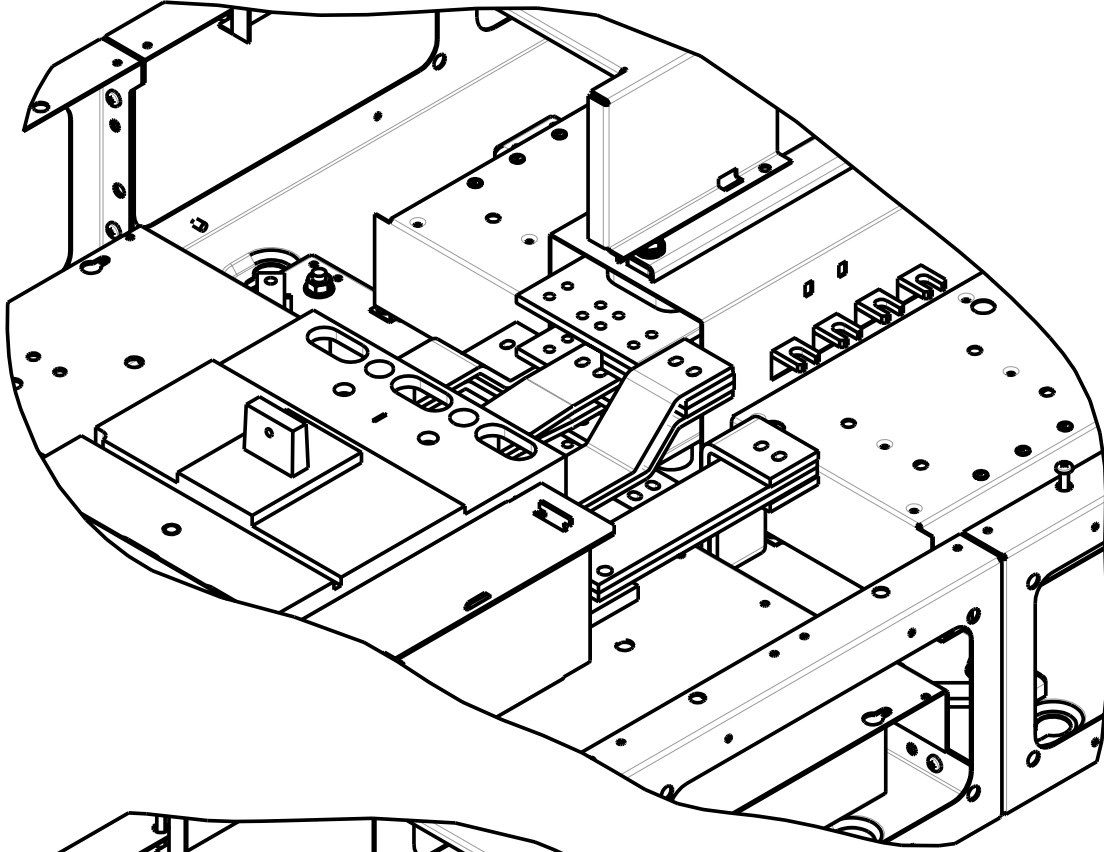

DORMAN  
SMITH

MCFMY6

INSTALLATION INSTRUCTIONS

SHEET 1 OF 1

CT MOUNTING ARRANGEMENT

SN98241C

DRG

M216568