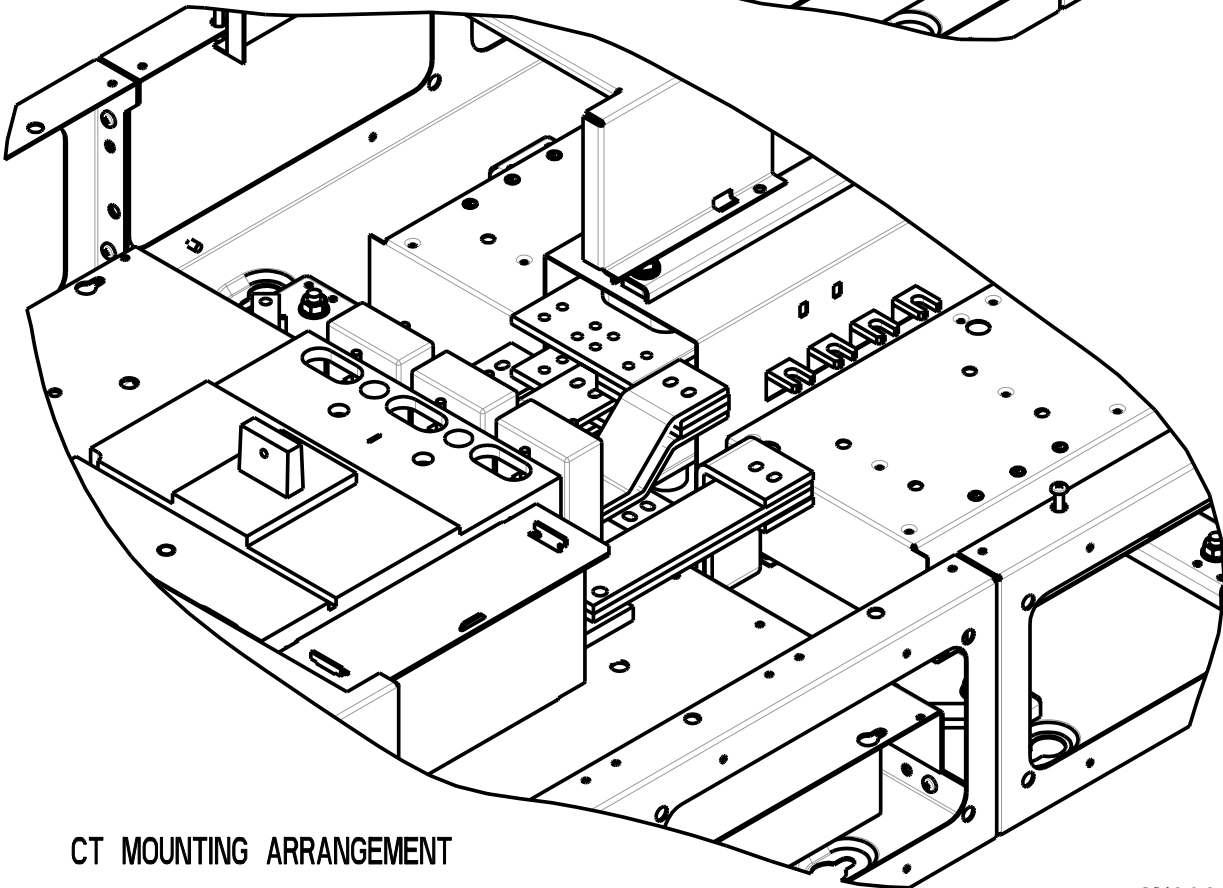

DORMAN  
SMITH

MCFMY6

INSTALLATION INSTRUCTIONS

SHEET 1 OF 1

CT MOUNTING ARRANGEMENT

SN98241C

DRG

M216568