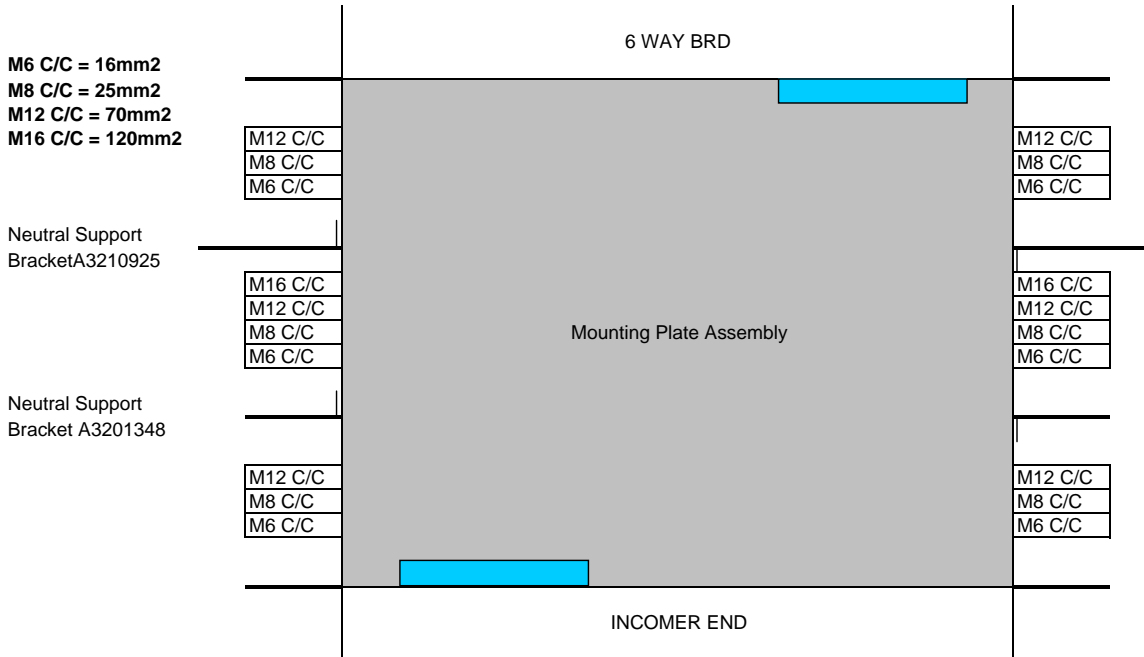

# Neutral Support Bracket and Cable Clamp Details

## 2 EARTH BARS

Each earth bar has 2 x M12 Cable Clamp and 7 x M8 Cable clamps

**4 EARTH BARS**

Each earth bar has 2 x M12 Cable Clamp and 7 x M8 Cable clamps

**4 EARTH BARS**

Each earth bar has 2 x M12 Cable Clamp and 5 x M8 Cable clamps