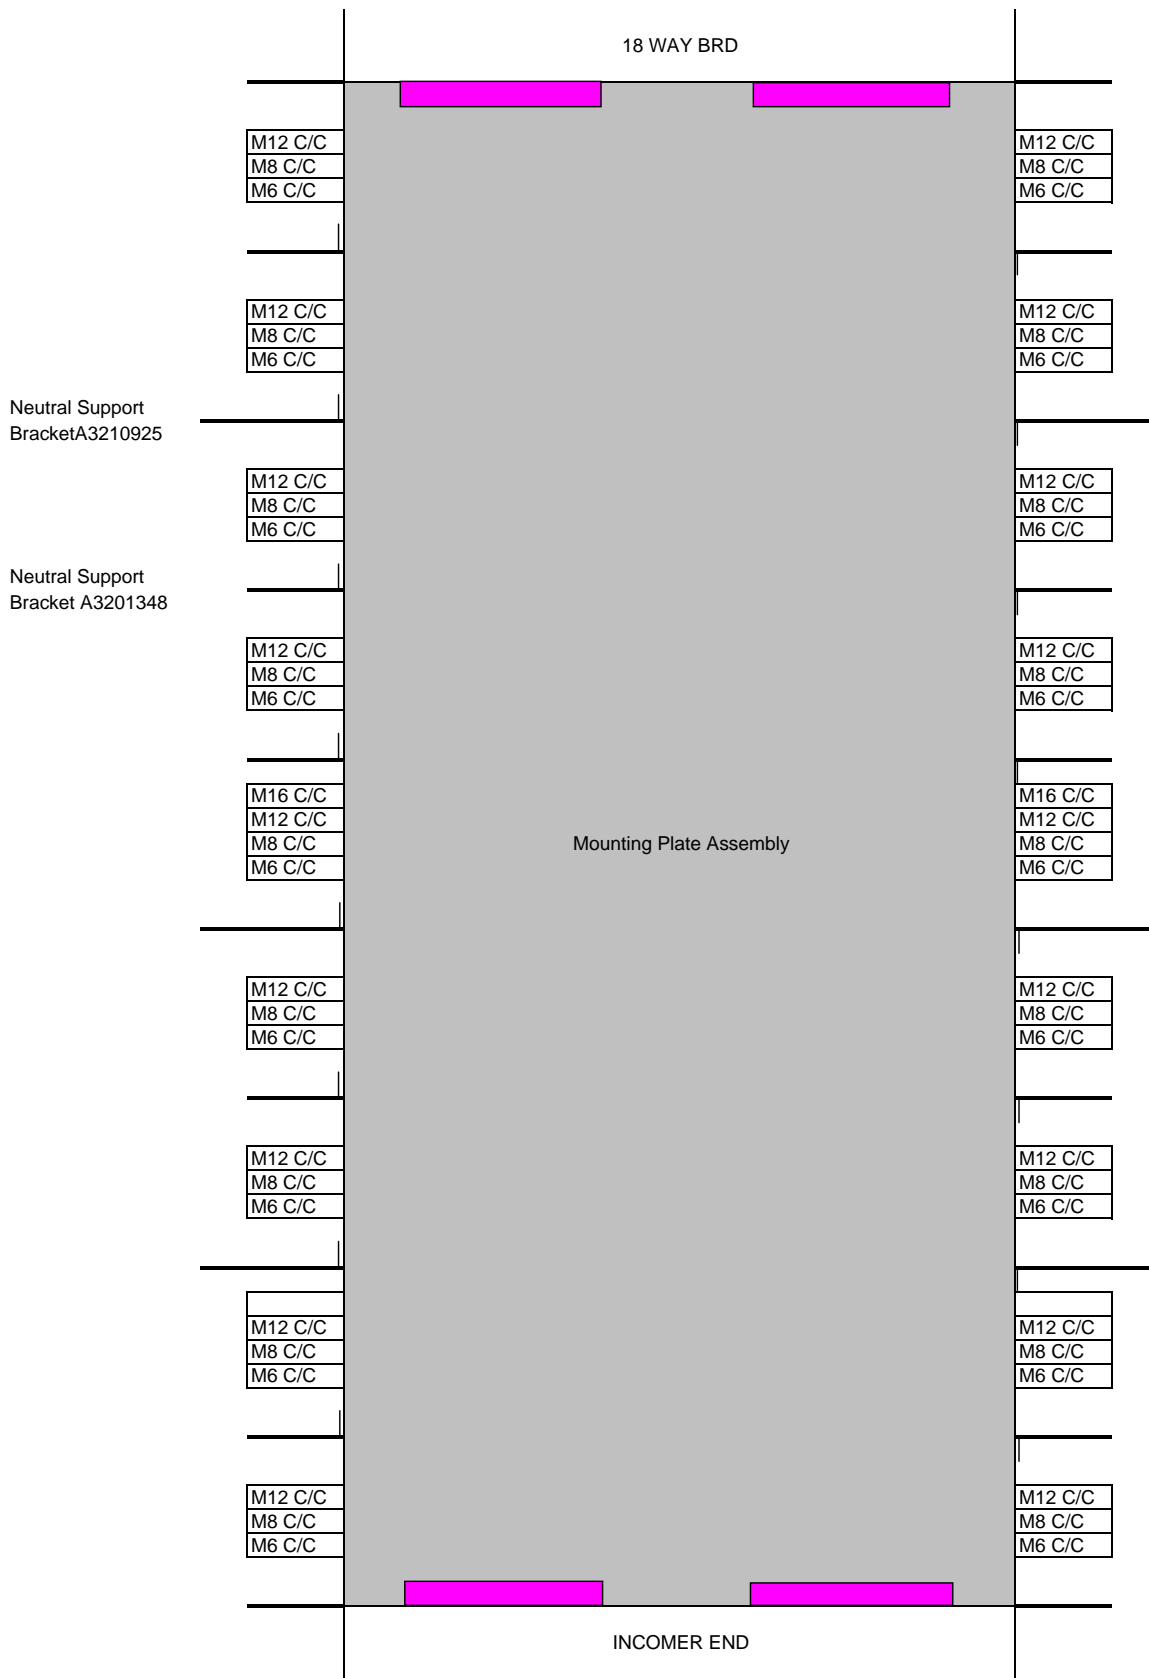

# Neutral Support Bracket and Cable Clamp Details

## 2 EARTH BARS

Each earth bar has 2 x M12 Cable Clamp and 7 x M8 Cable clamps

**4 EARTH BARS**

Each earth bar has 2 x M12 Cable Clamp and 7 x M8 Cable clamps

**4 EARTH BARS**

Each earth bar has 2 x M12 Cable Clamp and 5 x M8 Cable clamps