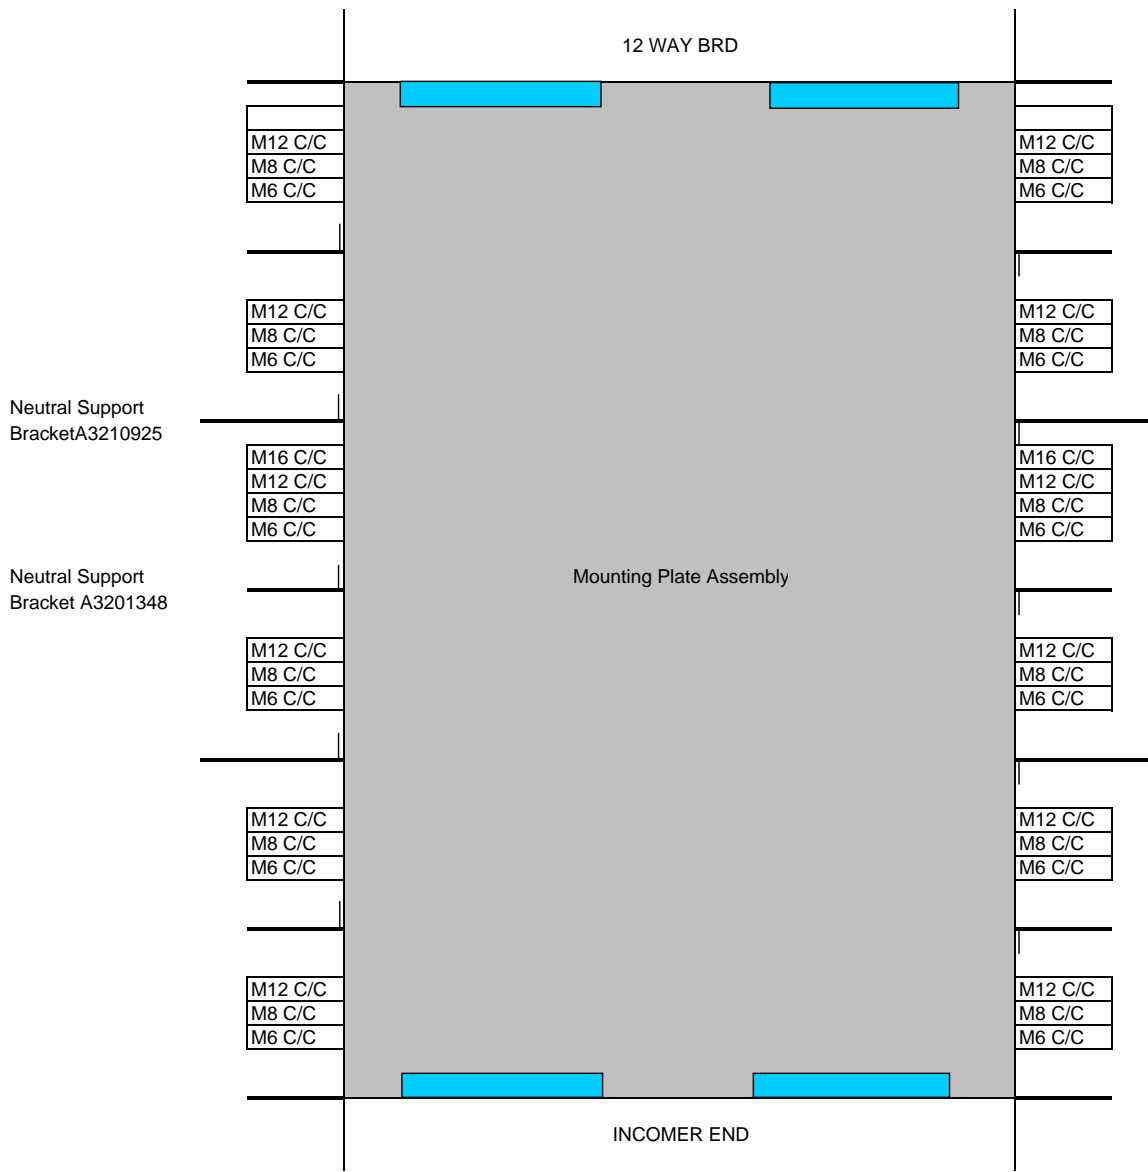

# Neutral Support Bracket and Cable Clamp Details

## 2 EARTH BARS

Each earth bar has 2 x M12 Cable Clamp and 7 x M8 Cable clamps

**4 EARTH BARS**

Each earth bar has 2 x M12 Cable Clamp and 7 x M8 Cable clamps

**4 EARTH BARS**

Each earth bar has 2 x M12 Cable Clamp and 5 x M8 Cable clamps